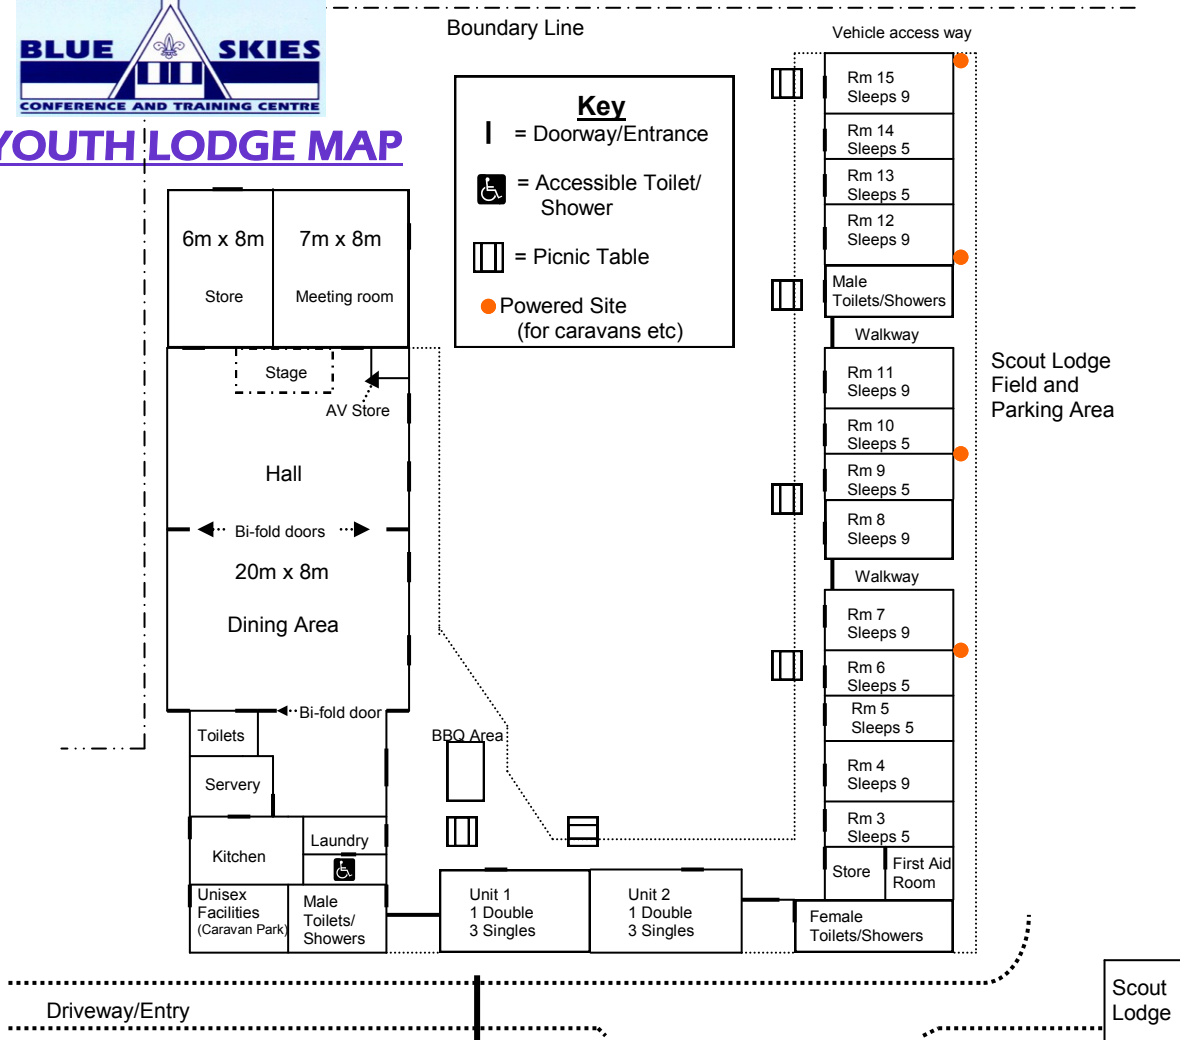

YOUTH LODGE MAP

BLUE SKIES MAP